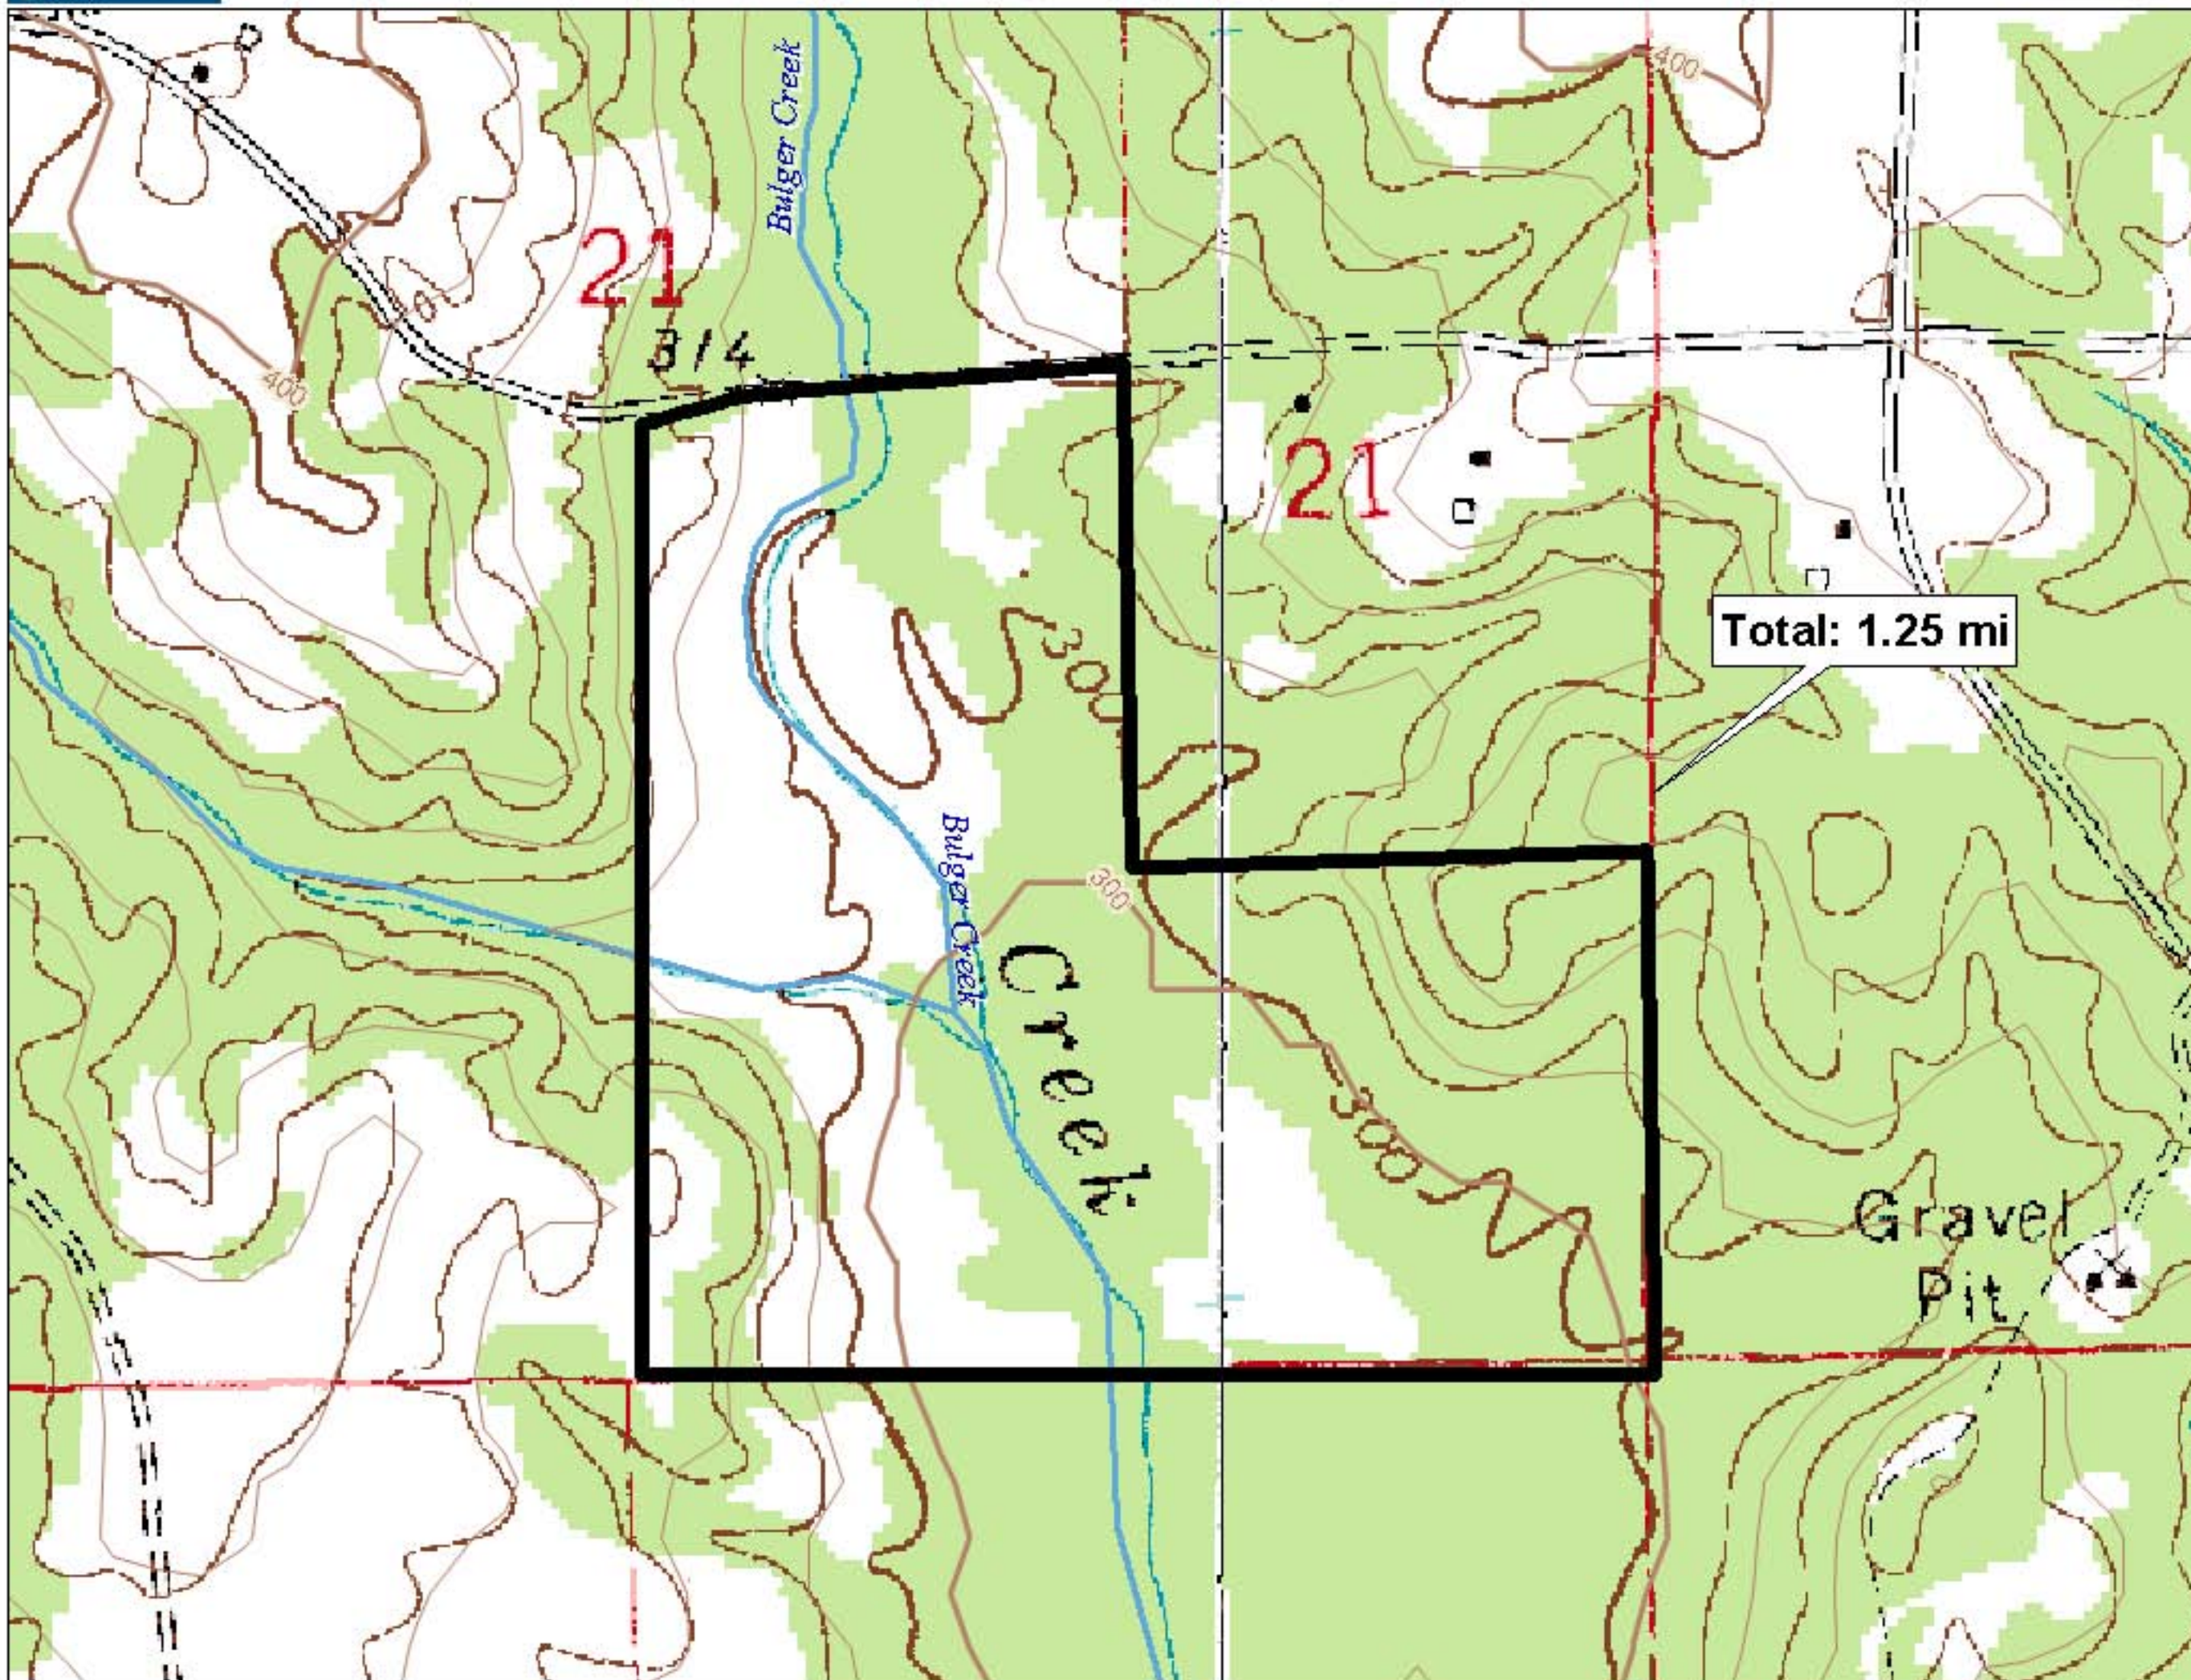

Specializing in the sale of large properties across the state of Alabama

MACON COUNTY

120 acres

Size: 120 acres(+/-)

Location: North Macon County near Notasulga, short drive from Auburn and Montgomery

Land: Relatively flat with a good mixture of hardwoods and a stand of natural pines, does have some open fields for wildlife food plots

Water: It has Bulger Creek flowing through the center of the property and has formed a rather large duck swamp

Wildlife: Excellent deer, turkey, and especially duck habitat

Comments: Good property close to Auburn and Montgomery. Ideal tract to enjoy the outdoors and use as an investment.

Price: \$2,450/acre

Macon 120 acres

Data use subject to license.

© DeLorme. Topo USA® 8.

www.delorme.com

Data Zoom 14-1

Total: 1.25 mi