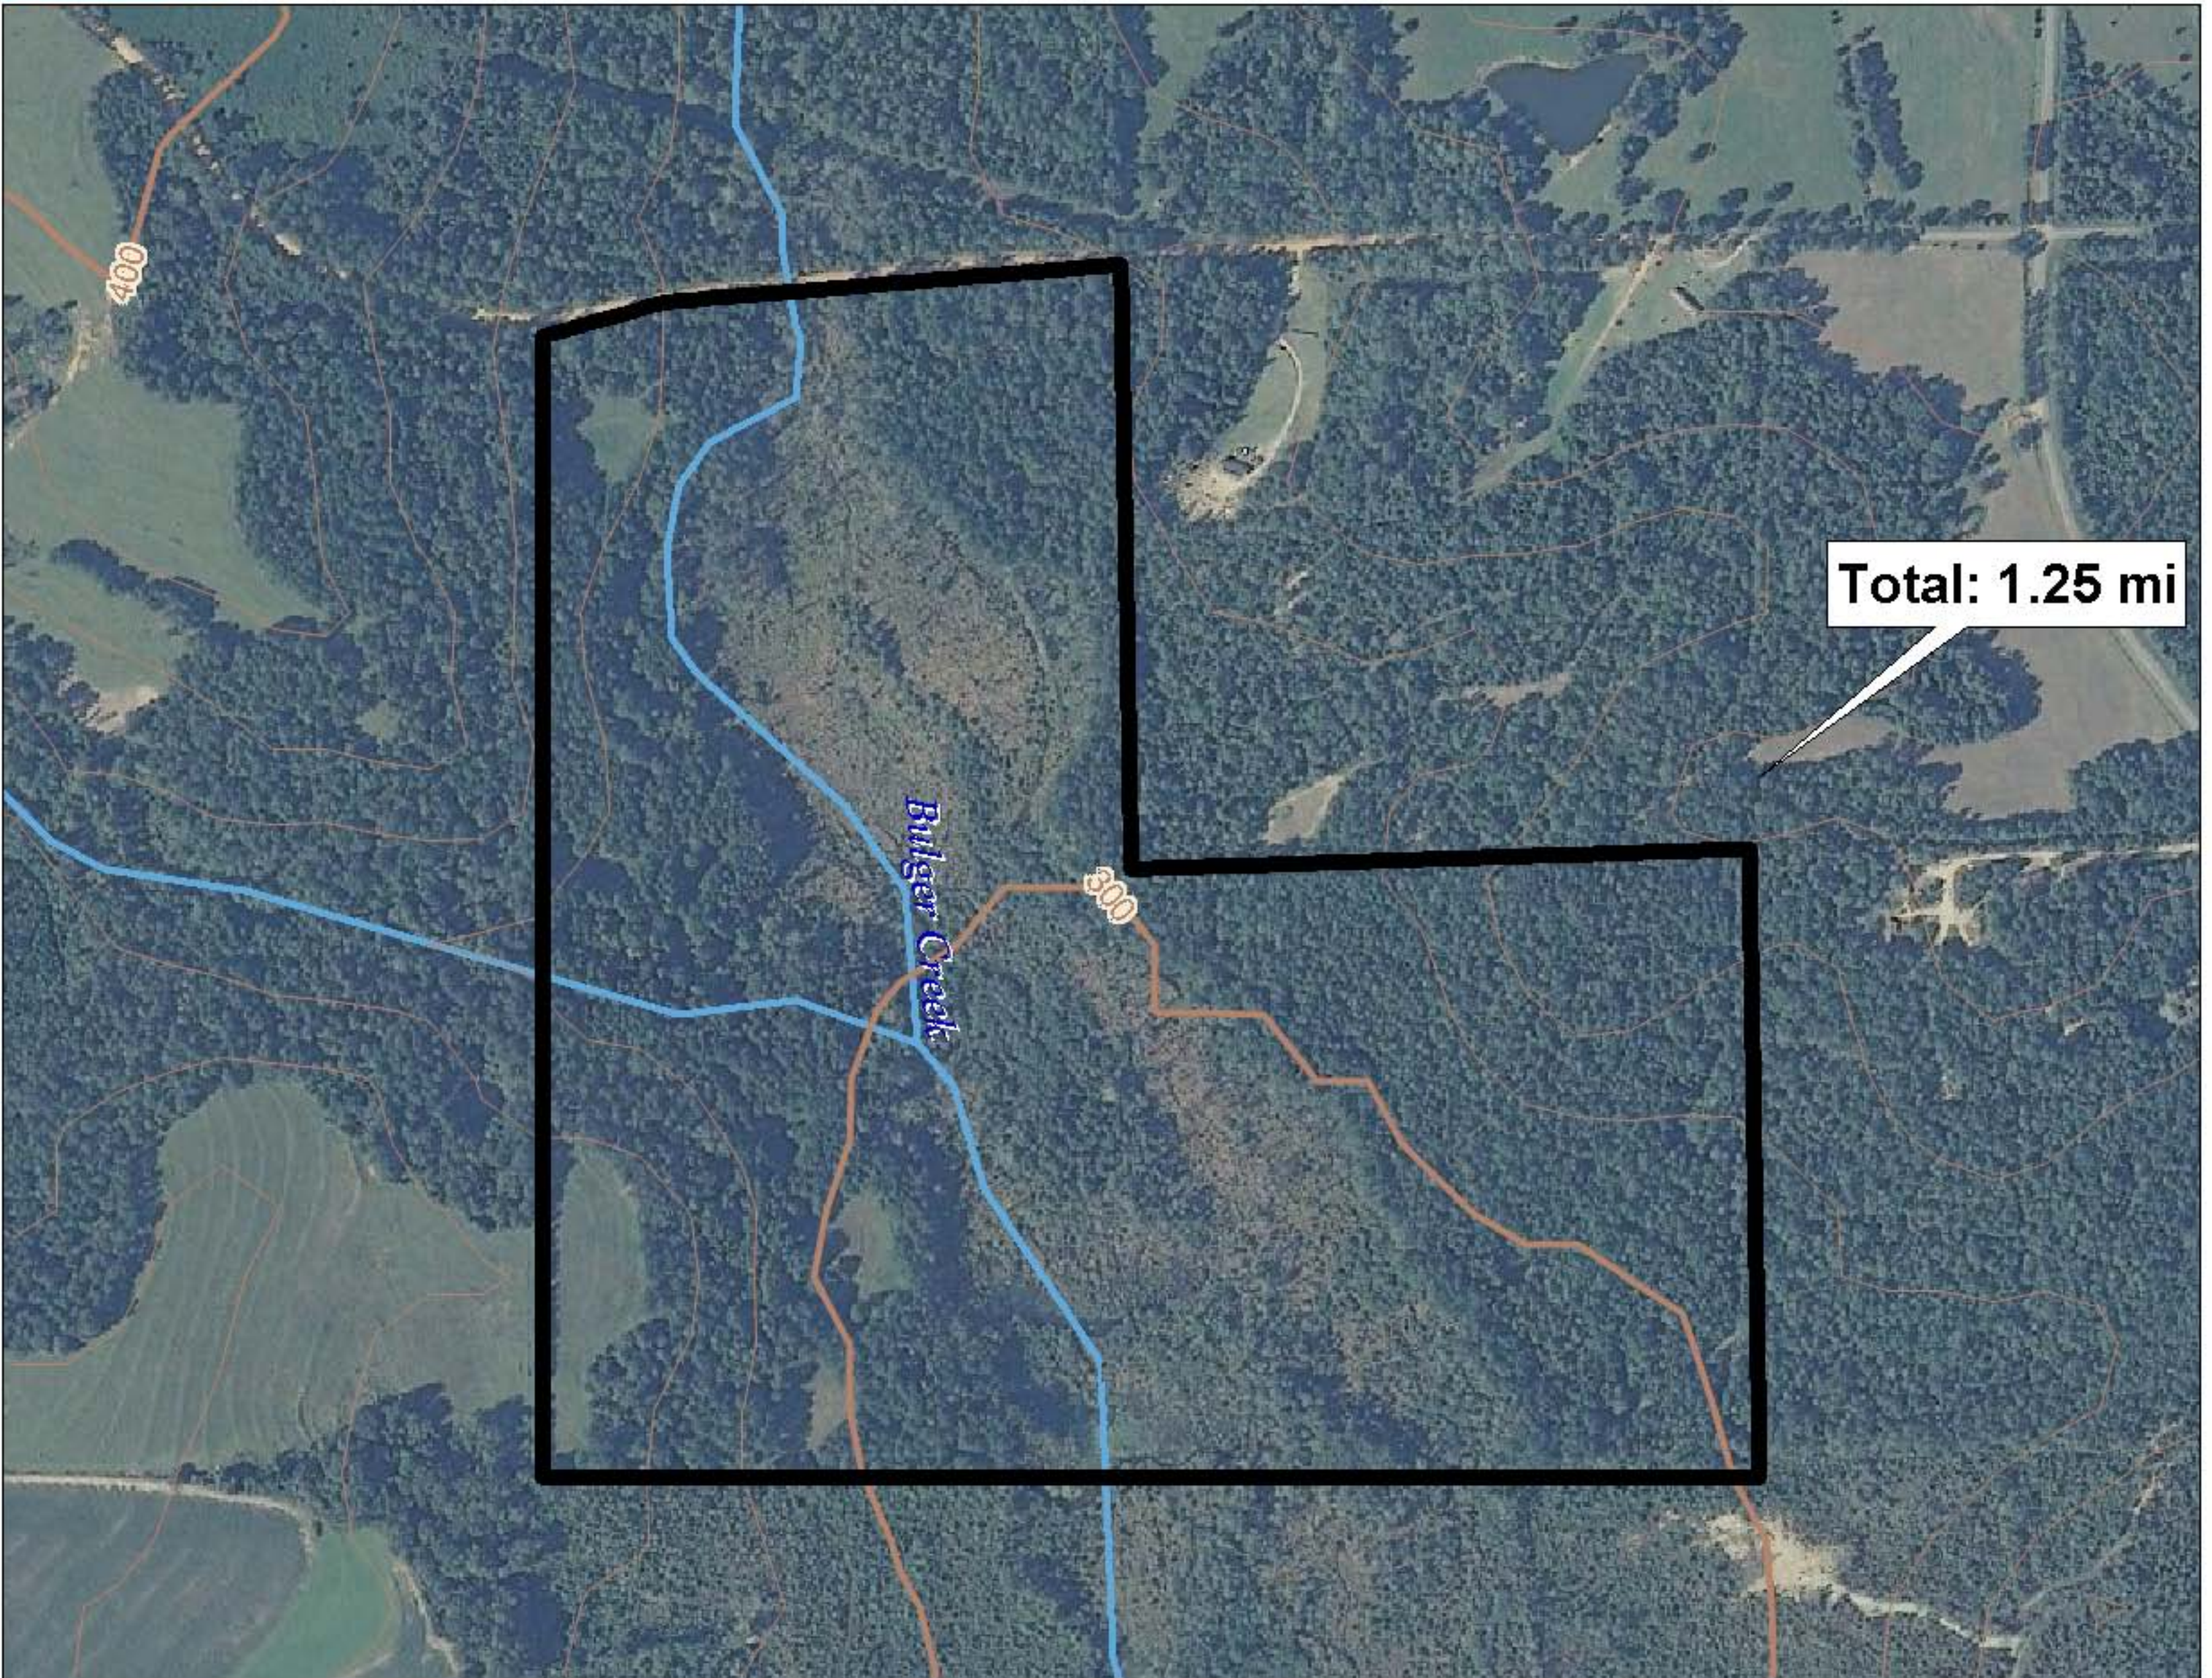

Specializing in the sale of large properties across the state of Alabama

MACON COUNTY

120 acres

Size: 120 acres(+/-)

Location: North Macon County near Notasulga, short drive from Auburn and Montgomery

Land: Relatively flat with a good mixture of hardwoods and a stand of natural pines, does have some open fields for wildlife food plots

Water: It has Bulger Creek flowing through the center of the property and has formed a rather large duck swamp

Wildlife: Excellent deer, turkey, and especially duck habitat

Comments: Good property close to Auburn and Montgomery. Ideal tract to enjoy the outdoors and use as an investment.

Price: \$2,450/acre

Macon 120 acres

Data use subject to license.

© DeLorme. Topo USA® 8.

www.delorme.com

Data Zoom 14-1

Total: 1.25 mi