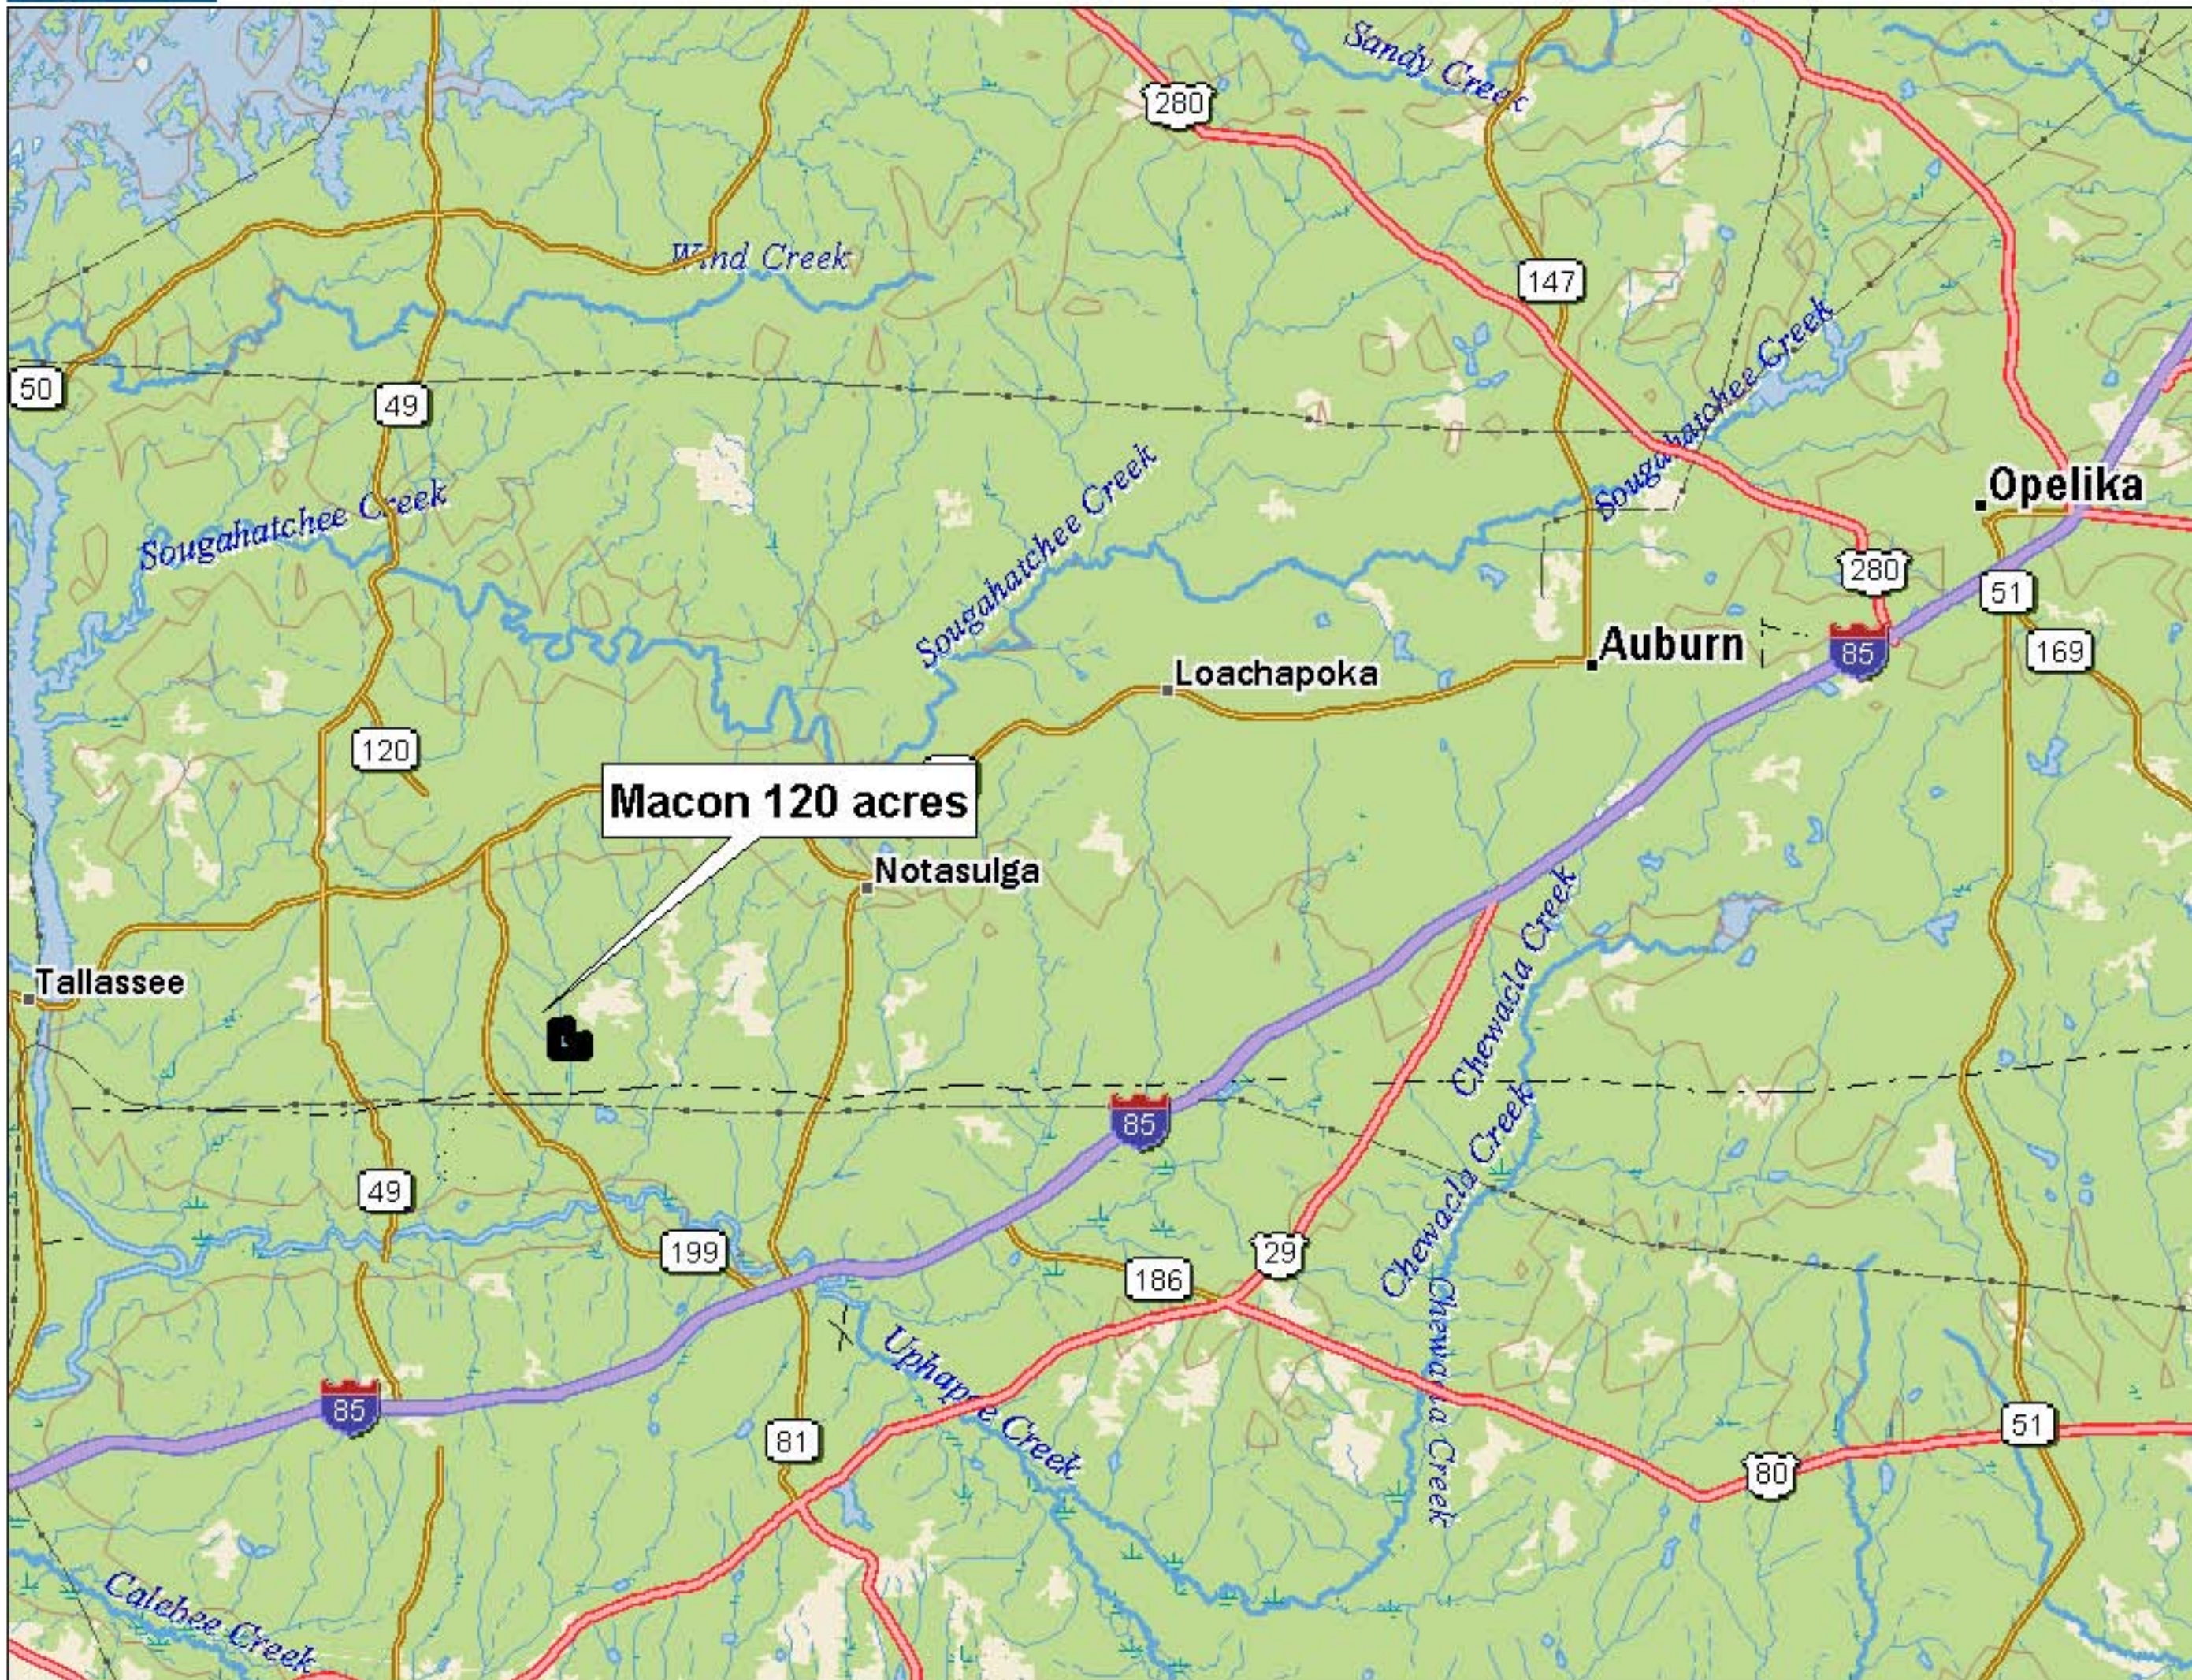

Specializing in the sale of large properties across the state of Alabama

MACON COUNTY

120 acres

Size: 120 acres(+/-)

Location: North Macon County near Notasulga, short drive from Auburn and Montgomery

Land: Relatively flat with a good mixture of hardwoods and a stand of natural pines, does have some open fields for wildlife food plots

Water: It has Bulger Creek flowing through the center of the property and has formed a rather large duck swamp

Wildlife: Excellent deer, turkey, and especially duck habitat

Comments: Good property close to Auburn and Montgomery. Ideal tract to enjoy the outdoors and use as an investment.

Price: \$2,450/acre

Macon 120 acres

Data use subject to license.

© DeLorme. Topo USA® 8.

www.delorme.com

Data Zoom 14-1

Total: 1.25 mi